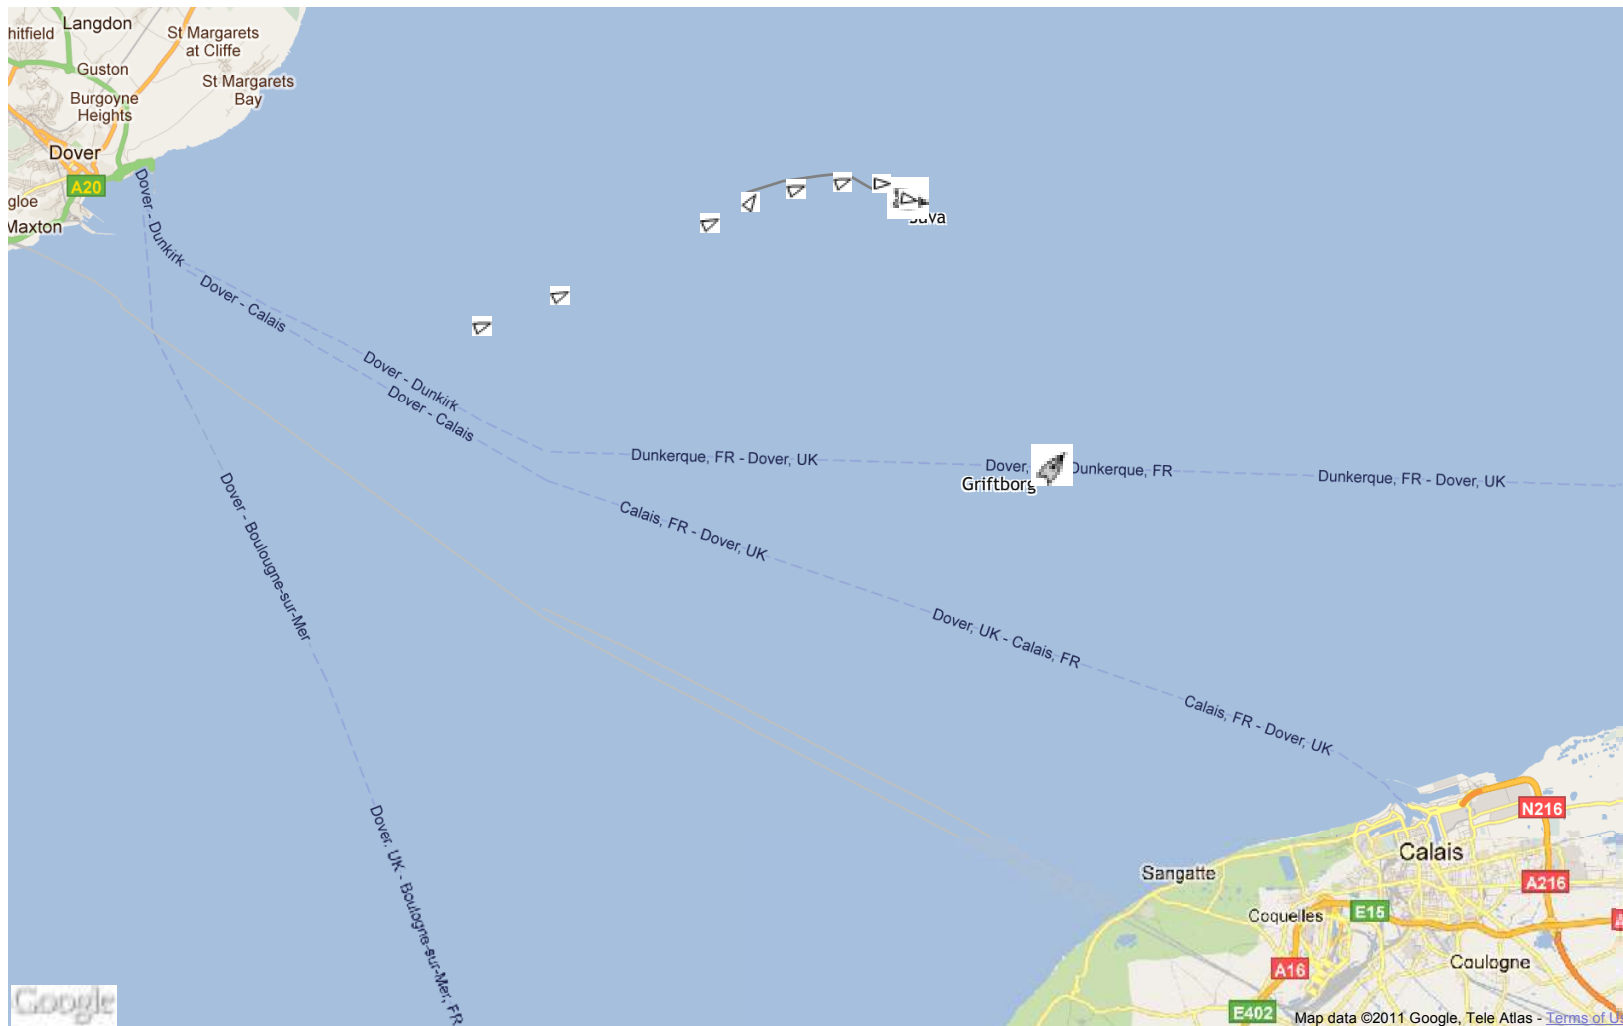

Live Map

Vessels

Ports

Gallery

MarineTraffic.com

| World Map | Cover your Area | Frequently Asked Questions | Services |

Search English

Ships Map

Go to Area...

DOVER

SUVA

Notation & Display options:

- Show Ship Names
- My Fleet
- Wind **Now**
- ▼ More...
- Passenger Vessels
- Cargo Vessels
- Tankers
- High Speed Craft
- Tug, Pilot, etc
- Yachts & Others
- Navigation Aids
- Unspecified Ships
- Ships Underway
- Anchored/Moored

Quick Links:
[Get an AIS receiver for free!](#)
[MarineTraffic for Android! Expected Arrivals](#)
[Receiving Stations](#)

Supported by:

Refresh in: 86" [Refresh now!](#) Vessels in Range: 31744. Vessels Displayed: 2.

© MarineTraffic.com, Hosted by the [Department of Product & Systems Design Engineering - University of the Aegean](#),, [Read the Terms of Use](#)

Notices: Vessel positions may be up to one hour old or incomplete. Data is provided for informational reasons only and is not related by any means to the safety of navigation. All rights reserved. No part of MarineTraffic may be copied, reproduced or retransmitted in any material and form or by any other means, without the prior written permission of the Scientific Head of MarineTraffic project.